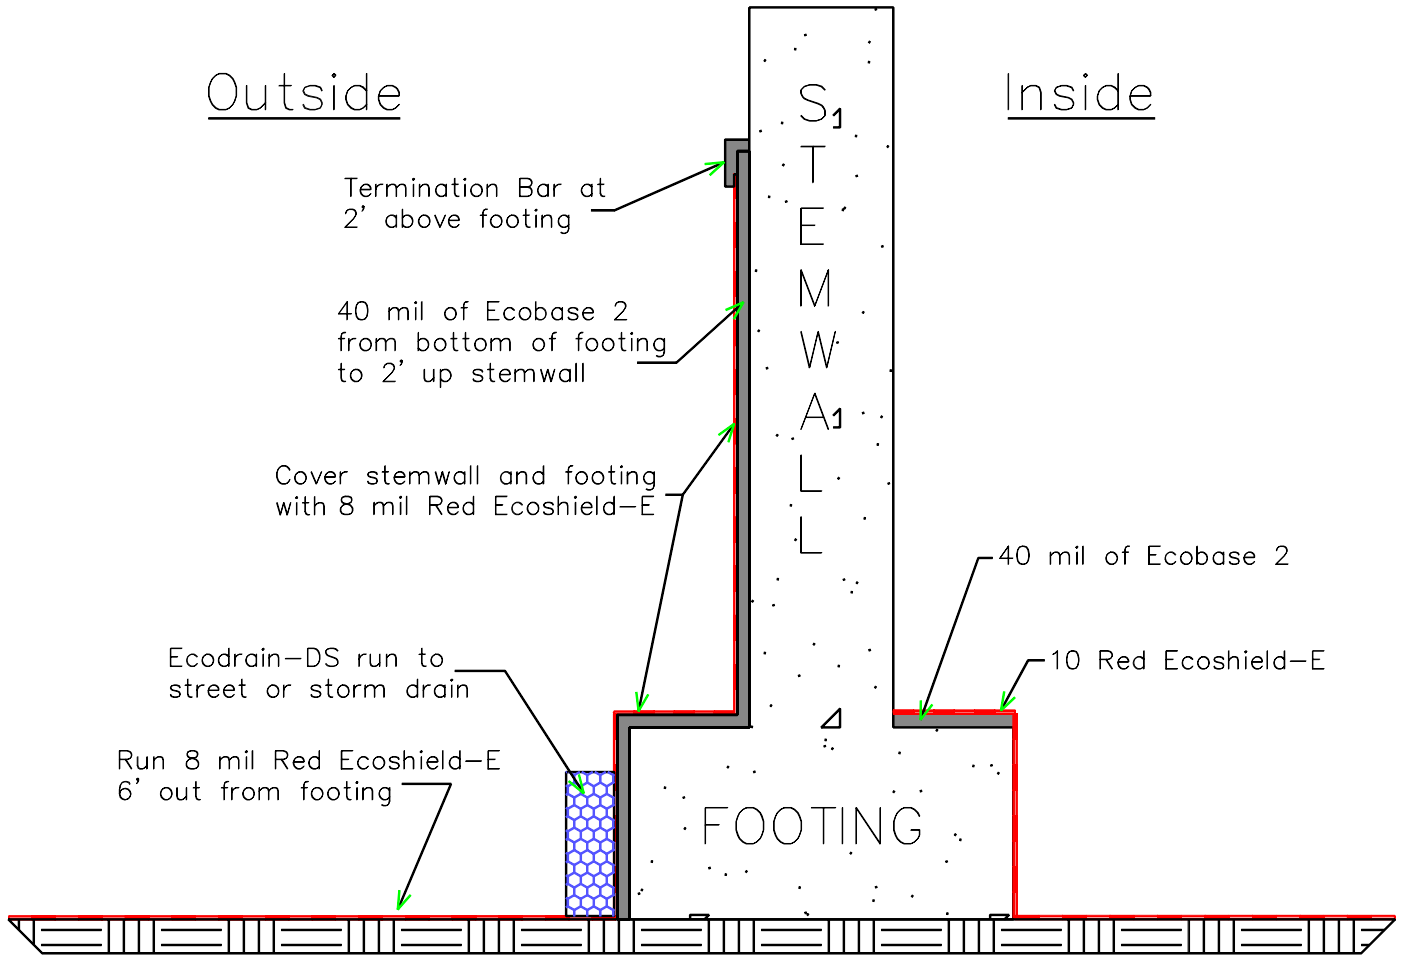

Outside

Inside

CRAWL SPACE ENVELOP
WATERPROOF SYSTEM

epro™
Waterproofing Systems

FOR RENO